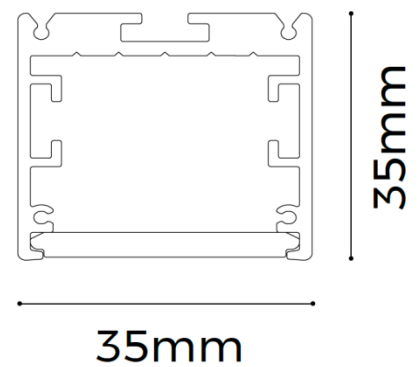

Specification

LDR-C series –LDR353-2500

LDR353-2500

Features

- Ever-changing shapes generated by means of super free application and connections of lines and arcs
- Flexible diffuser making it easy for installation without connections for over length application and light leakage
- AL6063 aluminum profile with high-quality surface treatment and three optional colors of black, white and silver
- Specially designed light source with diffusers producing homogeneous and soft lighting
- Various installation ways: pendant, recessed and surface mounted

Details

Standard Configuration

① Profile:

Installation : Pendant/Recessed/Surface mounted

Material : AL6063-T5

Applications: Indoors

Profile weight : 1.99kg/2.5m

Size : L2500*W35*H35mm

	sospensioni con rosone	acciaio cable D1.5*2000/4000mm	Junction box L80*W80*H30mm
	sospensioni	acciaio cable D1.5*2000/4000mm	
	Alimentatori	-V24-100S	390*38*28.5mm
	④ Rigid modular LDR 8120-24V-20mm	DC24V 19.2W/m	width 20mm Min. taglio unit 50mm
	180° estensione	L55*W10*H2mm	
	estensione arco	L55*W10*H2mm	
	② Diffusore	L2500mm	Diffusore

Optical Parameter

LDR8120-24V-20mm light source, frosted diffuser

1m	93.25,328.7lx	297.07cm
2m	23.31,82.17lx	594.14cm
3m	10.36,36.52lx	891.20cm
5m	3.730,13.15lx	1485.34cm
7m	1.903,6.708lx	2079.47cm
Height	Eavg,Emax	Angle:112.10deg Diameter