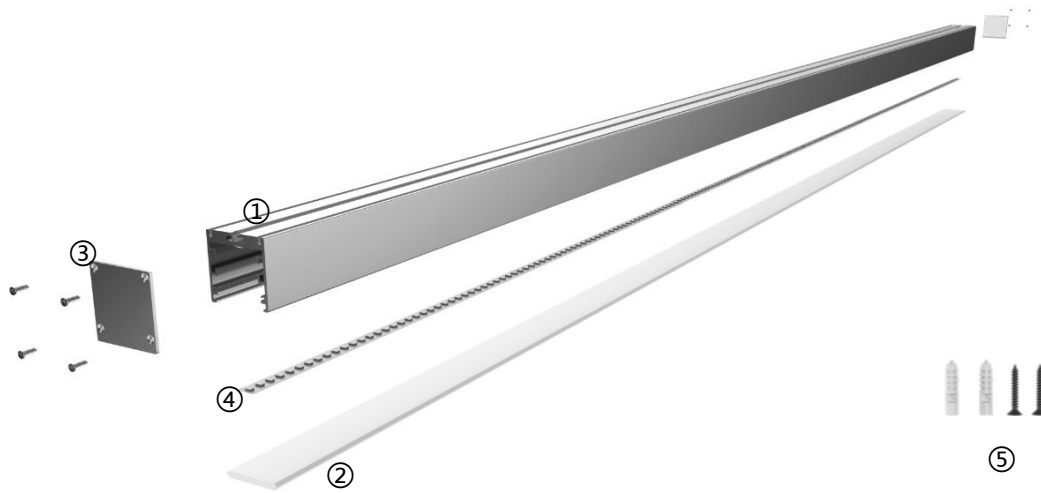

Specification

LDR-C series –LDR353-2500

LDR353-2500

Features

- Ever-changing shapes generated by means of super free application and connections of lines and arcs
- Flexible diffuser making it easy for installation without connections for over length application and light leakage
- AL6063 aluminum profile with high-quality surface treatment and three optional colors of black, white and silver
- Specially designed light source with diffusers producing homogeneous and soft lighting
- Various installation ways: pendant, recessed and surface mounted

Details

Standard Configuration

① Profile:

Installation : Pendant/Recessed/Surface mounted

Material : AL6063-T5

Applications: Indoors

Profile weight : 1.99kg/2.5m

Size : L2500*W35*H35mm

	sospensioni con rosone	acciaio cable D1.5*2000/4000mm	Junction box L80*W80*H30mm
	sospensioni	acciaio cable D1.5*2000/4000mm	
	Alimentatori	-V24-100S	390*38*28.5mm
	④ Rigid modular LDR 8120-24V-20mm	DC24V 19.2W/m	width 20mm Min. taglio unit 50mm
	180° estensione	L55*W10*H2mm	
	estensione arco	L55*W10*H2mm	
	② Diffusore	L2500mm	Diffusore

Optical Parameter

LDR8120-24V-20mm light source, frosted diffuser

1m	93.25,328.7lx	297.07cm
2m	23.31,82.17lx	594.14cm
3m	10.36,36.52lx	891.20cm
5m	3.730,13.15lx	1485.34cm
7m	1.903,6.708lx	2079.47cm
Height	Eavg,Emax	Angle:112.10deg Diameter