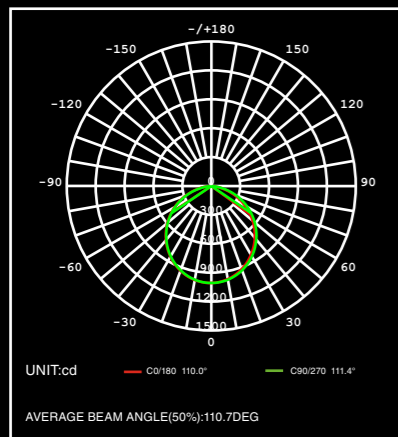

PHOTOMETRIC OF 1.2M LUMINAIRE