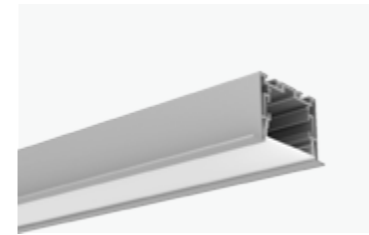

LDR 693

PHOTOMETRIC OF 1.2M LUMINAIRE

Profile	Profile
Material	Aluminium 6063
Standard coating	Silver Anodization
Optional coating	White /Black Powder Coating

Essential

End cap x2	LDR693-EC 69x35x18mm	
Diffuser x1	LDR693-CV 2500mm	
Cable clip	LDR693-BG	

Lighting Source and Power Supply *

Flexible strip	LDR828-34 2500x34x1.7mm	
Rigid modular	LDR828-36 299/499x36x5.6mm	
65W power supply	LDR-V24-065 363x34.5x22.5mm	

Installation Accessories *

Recessed buckle (N-shaped)	LDR693-RN 99.8x59x39.5mm	
Recessed buckle (Butterfly clips)	LDR693-RB 46x35x26mm	

Connectors *

180° extender	LDR693-180 55x10x2mm	
"L"-type light corner	LDR693-L90 107x107x35mm	
"L"-type light corner (inner)	LDR693-L90N 100x100x69mm	
"L"-type light corner (exterior)	LDR693-L90W 100x100x69mm	
"T"-type light corner	LDR693-T90 150x107x35mm	
"X"-type light corner	LDR693-X90 150x150x35mm	

* Optional parts