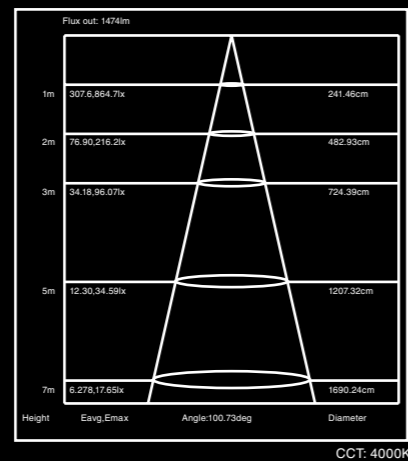

LDR 693

PHOTOMETRIC OF 1.2M LUMINAIRE

Profile	Profile
Material	Aluminium 6063
Standard coating	Silver Anodization
Optional coating	White /Black Powder Coating

Essential

End cap x2	LDR693-EC 69x35x18mm	
Diffuser x1	LDR693-CV 2500mm	
Cable clip	LDR693-BG	

Lighting Source and Power Supply *

Flexible strip	LDR828-34 2500x34x1.7mm	
Rigid modular	LDR828-36 299/499x36x5.6mm	
65W power supply	LDR-V24-065 363x34.5x22.5mm	

Installation Accessories *

Recessed buckle (N-shaped)	LDR693-RN 99.8x59x39.5mm	
Recessed buckle (Butterfly clips)	LDR693-RB 46x35x26mm	

Connectors *

180° extender	LDR693-180 55x10x2mm	
"L"-type light corner	LDR693-L90 107x107x35mm	
"L"-type light corner (inner)	LDR693-L90N 100x100x69mm	
"L"-type light corner (exterior)	LDR693-L90W 100x100x69mm	
"T"-type light corner	LDR693-T90 150x107x35mm	
"X"-type light corner	LDR693-X90 150x150x35mm	

* Optional parts