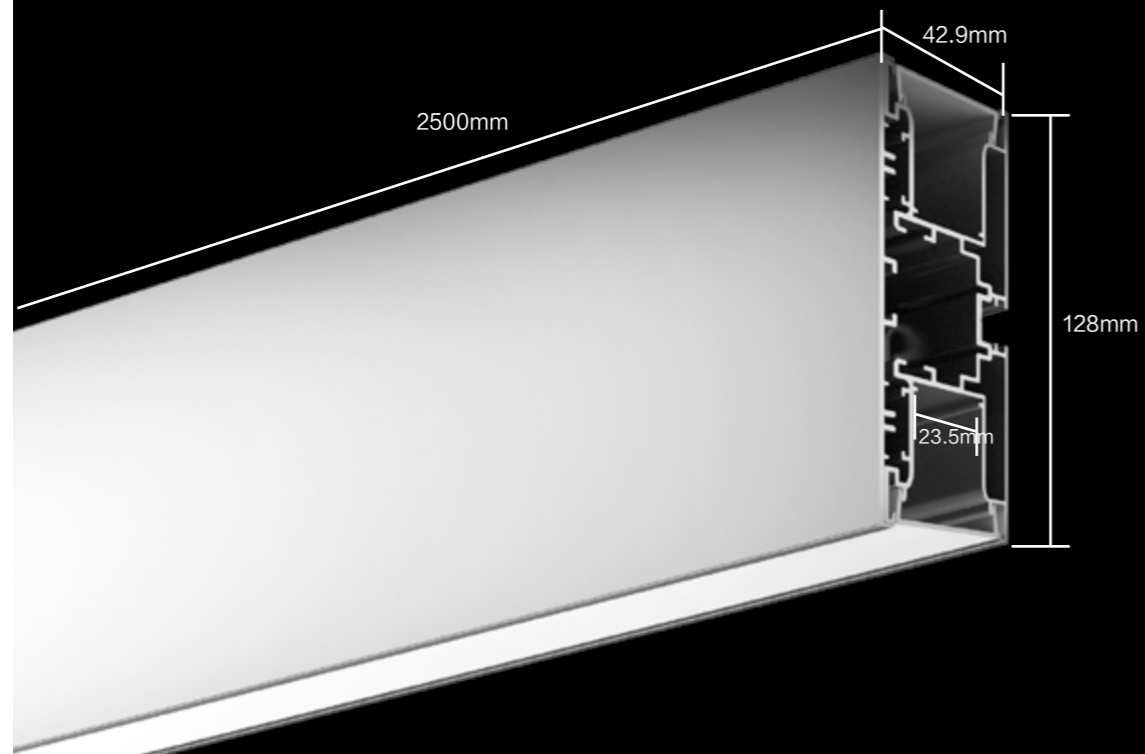

* Optional parts

LDRC SERIES

Profilo direzionale sopra - sotto
illuminazione elegante e notevole potenza
tappi di chiusura a connessione magnetica

LDRC1284

LDRC1284

PHOTOMETRIC OF 1.2M LUMINAIRE

Profile	Profile
Material	Aluminium 6063
Standard coating	Silver Anodization
Optional coating	White /Black Powder Coating

Essential

End cap x2	LDRC1284-EC 128x43x11.5mm	
Diffuser x2	LDRC1284-CV 2500mm	
Screw set x3	LDRC1284-CL M3.5x40mm	
Safety line	LDRC1284-SR	
Cable clip	LDRC1284-BG	

Lighting Source and Power Supply *

Flexible strip	LDR828-20 2500x20x1.7mm	
Rigid modular	LDR828-23 249/299/499x23x5.6mm	
65W power supply	LDR-V24-065 363x34.5x22.5mm	