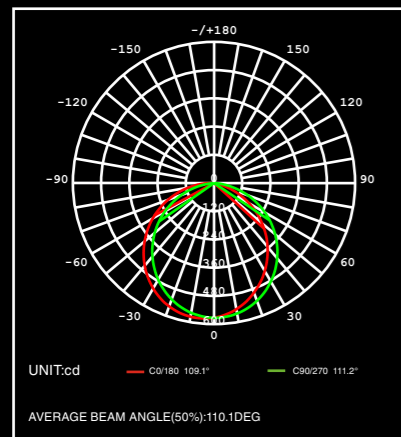

PHOTOMETRIC OF 1.2M LUMINAIRE

CCT: 6000K