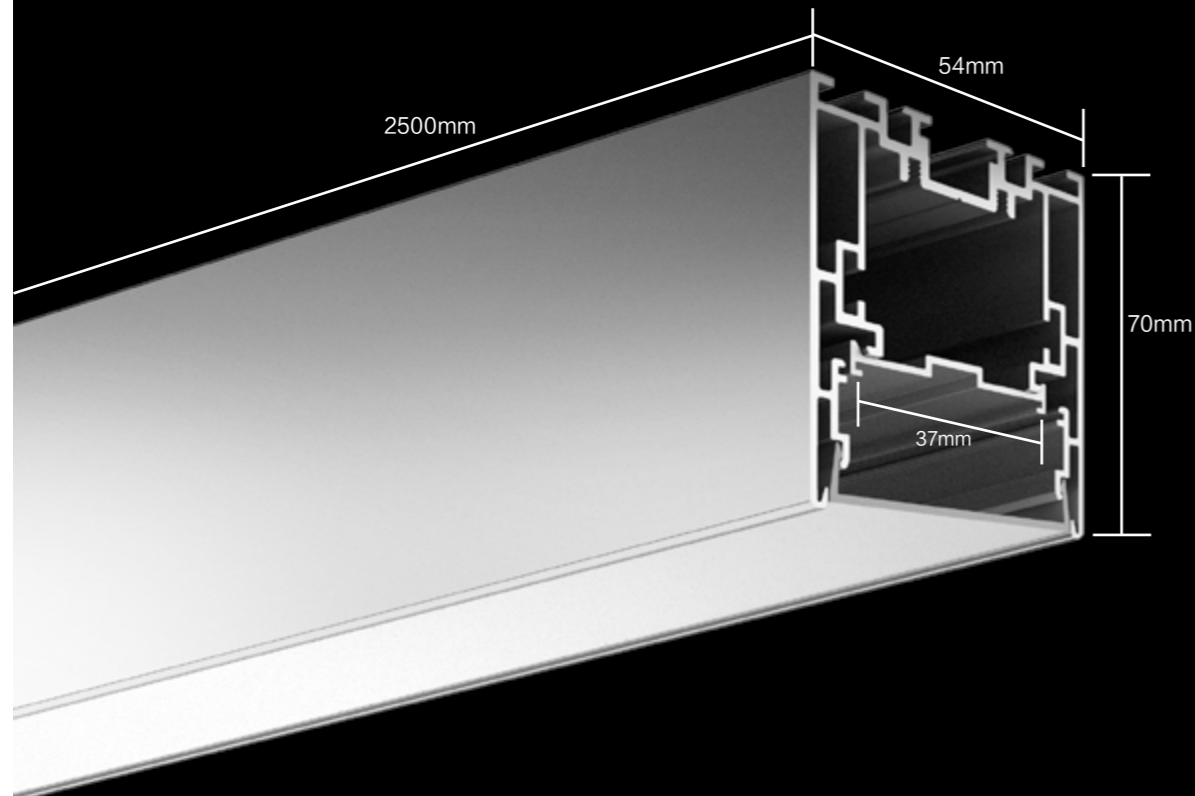

LDR547

PHOTOMETRIC OF 1.2M LUMINAIRE

Profile	Profile
Material	Aluminium 6063
Standard coating	Silver Anodization
Optional coating	White /Black Powder Coating

Essential

End cap x2	LDR547-EC 54x70x11.5mm	
Diffuser x1	LDR547-CV 2500mm	
Quick locker x4	LDR547-BK 32x22x13mm	
Screw set x3	LDR547-CL M3.5x40mm	
Cable clip	LDR547-BG	

Lighting Source and Power Supply *

Flexible strip	LDR828-34 2500x34x1.7mm	
Rigid modular	LDR828-36 299/499x36x5.6mm	
65W power supply	LDR-V24-065 363x34.5x22.5mm	

Installation Accessories *

Pendant cable with junction box	LDR547-PY 2m/4m	
Pendant cable	LDR547-PN 2m/4m	
Recessed buckle	LDR547-RE 110x25x82mm	
Wall-mounted buckle	LDR547-WL 50x18x34mm	

Connectors *

180° extender	LDR547-180 55x10x2mm	
"L"-type light corner	LDR547-L90 100x100x70mm	
"L"-type light corner (inner)	LDR547-L90N 100x100x54mm	
"L"-type light corner (exterior)	LDR547-L90W 150x150x54mm	
"T"-type light corner	LDR547-T90 150x100x70mm	
"X"-type light corner	LDR547-X90 150x150x70mm	

* Optional parts