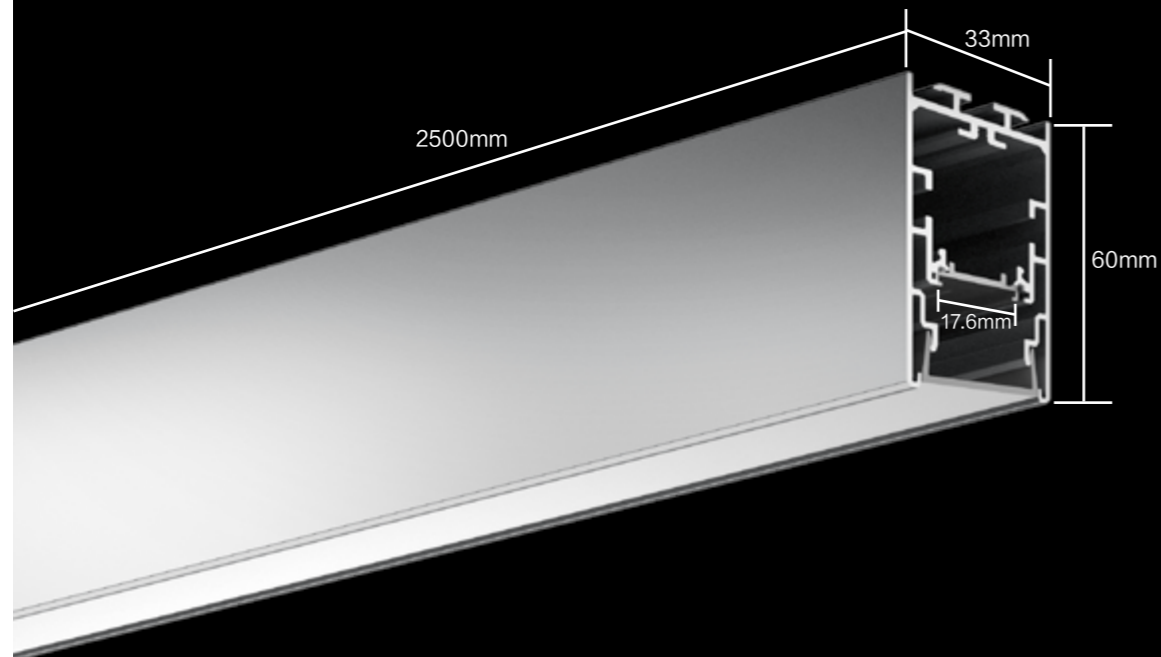

LDR336

PHOTOMETRIC OF 1.2M LUMINAIRE

Profile	Profile
Material	Aluminium 6063
Standard coating	Silver Anodization
Optional coating	White /Black Powder Coating

Essential

End cap x2	LDR336-EC 33x60x11.5mm	
Diffuser x1	LDR336-CV 2500mm	
Quick locker x4	LDR336-BK 22x14x13mm	
Screw set x3	LDR336-CL M3.5x40mm	
Cable clip	LDR336-BG	