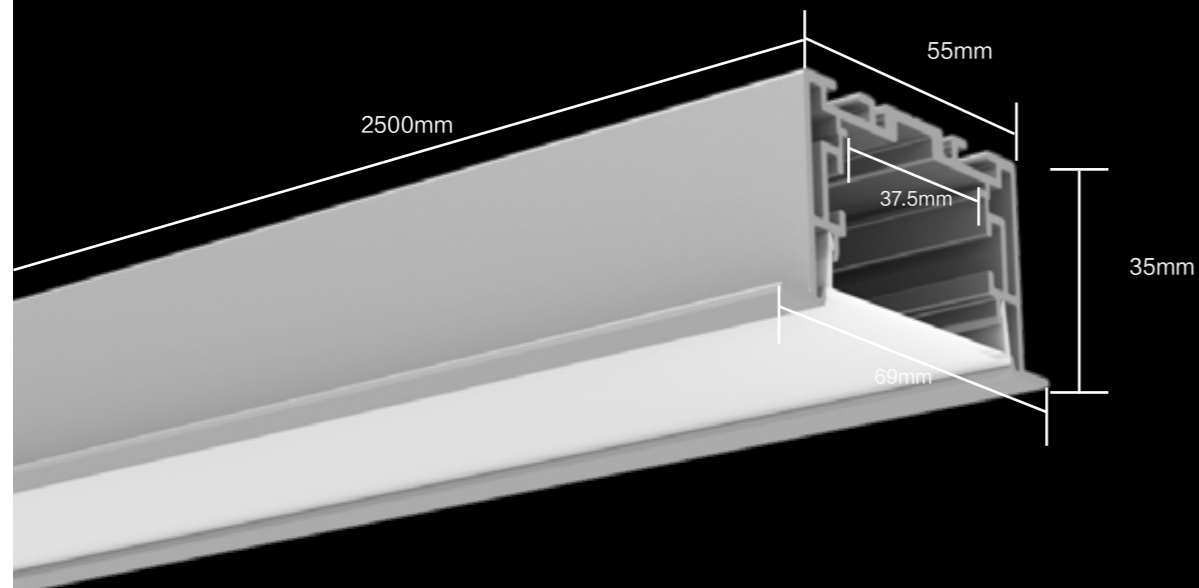

LDR 693

Profile	Profile
Material	Aluminium 6063
Standard coating	Silver Anodization
Optional coating	White /Black Powder Coating

Essential

End cap x2	LDR693-EC 69x35x18mm	
Diffuser x1	LDR693-CV 2500mm	
Cable clip	LDR693-BG	

Lighting Source and Power Supply *

Flexible strip	LDR828-34 2500x34x1.7mm	
Rigid modular	LDR828-36 299/499x36x5.6mm	
65W power supply	LDR-V24-065 363x34.5x22.5mm	

Installation Accessories *

Recessed buckle (N-shaped)	LDR693-RN 99.8x59x39.5mm	
Recessed buckle (Butterfly clips)	LDR693-RB 46x35x26mm	

Connectors *

180° extender	LDR693-180 55x10x2mm	
"L"-type light corner	LDR693-L90 107x107x35mm	
"L"-type light corner (inner)	LDR693-L90N 100x100x69mm	
"L"-type light corner (exterior)	LDR693-L90W 100x100x69mm	
"T"-type light corner	LDR693-T90 150x107x35mm	
"X"-type light corner	LDR693-X90 150x150x35mm	

* Optional parts