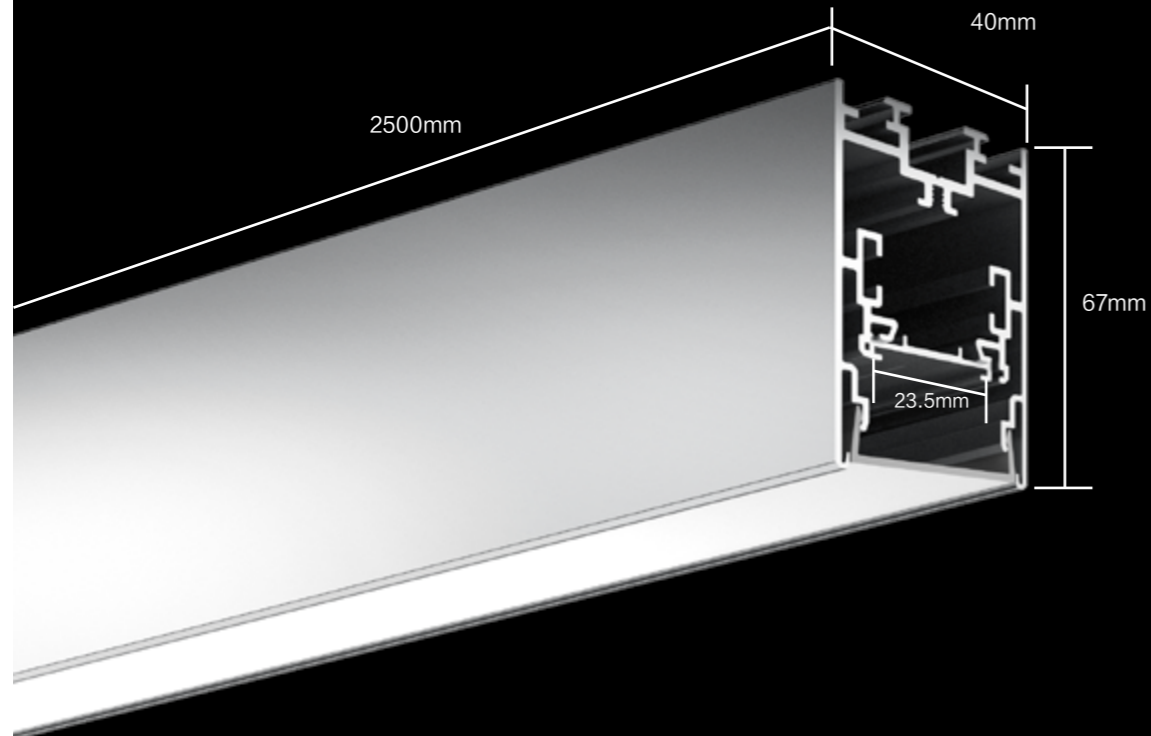

LDR406

PHOTOMETRIC OF 1.2M LUMINAIRE

CCT: 6000K

Profile	Profile
Material	Aluminium 6063
Standard coating	Silver Anodization
Optional coating	White /Black Powder Coating

Essential

End cap x2	LDR406-EC 40x67x11.5mm	
Diffuser x1	LDR406-CV 2500mm	
Quick locker x4	LDR406-BK 22x14x13mm	
Screw set x3	LDR406-CL M3.5x40mm	
Cable clip	LDR406-BG	

Lighting Source and Power Supply *

Flexible strip	LDR828-20 2500x20x1.7mm	
Rigid modular	LDR828-23 249/299/499x23x5.6mm	
25W power supply	LDR-V24-025 330x21x20mm	

Installation Accessories *

Pendant cable with junction box	LDR406-PY 2m/4m	
Pendant cable	LDR406-PN 2m/4m	
Recessed buckle	LDR406-RE 96x25x79mm	
Wall-mounted buckle	LDR406-WL 50x18x34mm	

Connectors *

180° extender	LDR406-180 55x10x2mm	
"L"-type light corner	LDR406-L90 100x100x67mm	
"L"-type light corner (inner)	LDR406-L90N 100x100x40mm	
"L"-type light corner (exterior)	LDR406-L90W 150x150x40mm	
"T"-type light corner	LDR406-T90 150x100x67mm	
"X"-type light corner	LDR406-X90 150x150x67mm	

* Optional parts