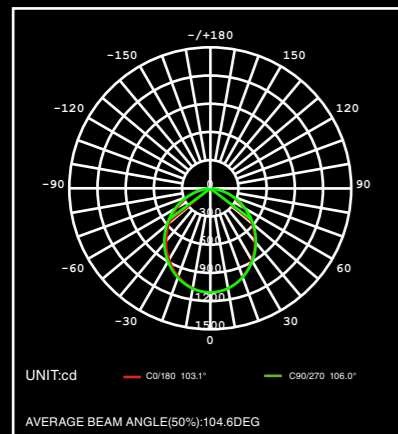

PHOTOMETRIC OF 1.2M LUMINAIRE

CCT: 4000K