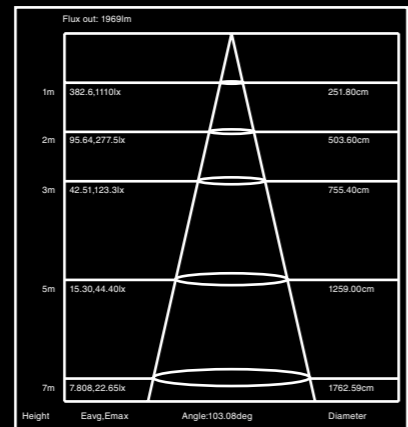

LDR943

PHOTOMETRIC OF 1.2M LUMINAIRE

CCT: 4000K

Profile	Profile
Material	Aluminium 6063
Standard coating	Silver Anodization
Optional coating	White /Black Powder Coating

Essential

End cap x2	LDR943-EC 94x35x18mm	
Diffuser x1	LDR943-CV 2500mm	
Cable clip	LDR943-BG	

Lighting Source and Power Supply *

Flexible strip	LDR842-52 2500x52x1.7mm	
Rigid modular	LDR842-55 299/499x55x5.6mm	
100W power supply	LDR-V24-100 390x38x28.5mm	

Installation Accessories *

Recessed buckle (N-shaped)	LDR943-RN 96x84x39.5mm	
Recessed buckle (Butterfly clips)	LDR943-RB 46x35x26mm	

Connectors *

180° extender	LDR943-180 55x10x2mm	
"L"-type light corner	LDR943-L90 157x157x35mm	
"L"-type light corner (inner)	LDR943-L90N 150x150x94mm	
"L"-type light corner (exterior)	LDR943-L90W 150x150x94mm	
"T"-type light corner	LD943-T90 200x157x35mm	
"X"-type light corner	LE943-X90 200x200x35mm	

* Optional parts