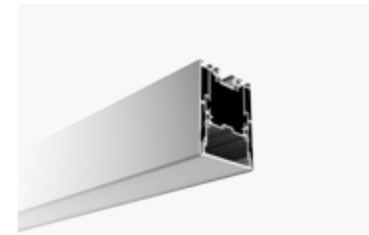

PHOTOMETRIC OF 1.2M LUMINAIRE

Profile	Profile
Material	Aluminium 6063
Standard coating	Silver Anodization
Optional coating	White /Black Powder Coating

Essential

End cap x2	LDR547-EC 54x70x11.5mm	
Diffuser x1	LDR547-CV 2500mm	
Quick locker x4	LDR547-BK 32x22x13mm	
Screw set x3	LDR547-CL M3.5x40mm	
Cable clip	LDR547-BG	

Lighting Source and Power Supply *

Flexible strip	LDR828-34 2500x34x1.7mm	
Rigid modular	LDR828-36 299/499x36x5.6mm	
65W power supply	LDR-V24-065 363x34.5x22.5mm	

Installation Accessories *

Pendant cable with junction box	LDR547-PY 2m/4m	
Pendant cable	LDR547-PN 2m/4m	
Recessed buckle	LDR547-RE 110x25x82mm	
Wall-mounted buckle	LDR547-WL 50x18x34mm	

Connectors *

180° extender	LDR547-180 55x10x2mm	
"L"-type light corner	LDR547-L90 100x100x70mm	
"L"-type light corner (inner)	LDR547-L90N 100x100x54mm	
"L"-type light corner (exterior)	LDR547-L90W 150x150x54mm	
"T"-type light corner	LDR547-T90 150x100x70mm	
"X"-type light corner	LDR547-X90 150x150x70mm	

* Optional parts