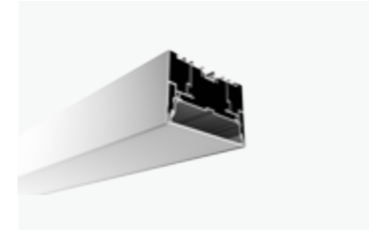

* Optional parts

LDR1057

PHOTOMETRIC OF 1.2M LUMINAIRE

CCT: 4000K

Profile	Profile
Material	Aluminium 6063
Standard coating	Silver Anodization
Optional coating	White /Black Powder Coating

Essential

End cap x2	LDR1057-EC 105x70x11.5mm	
Diffuser x1	LDR1057-CV 2500mm	
Quick locker x4	LDR1057-BK 32x49x13mm	
Screw set x3	LSDR057-CL M3.5x40mm	
Cable clip	LDR1057-BG	