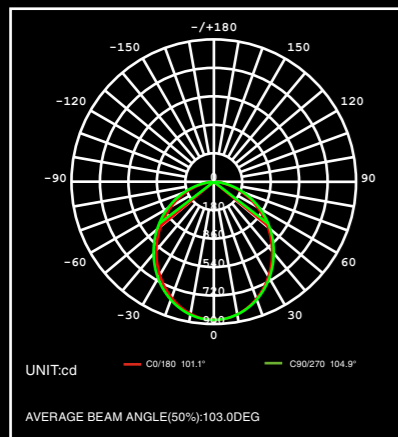

PHOTOMETRIC OF 1.2M LUMINAIRE

Profile	Profile
Material	Aluminium 6063
Standard coating	Silver Anodization
Optional coating	White /Black Powder Coating

Essential

End cap x2	LDR547-EC 54x70x11.5mm	
Diffuser x1	LDR547-CV 2500mm	
Quick locker x4	LDR547-BK 32x22x13mm	
Screw set x3	LDR547-CL M3.5x40mm	
Cable clip	LDR547-BG	

Lighting Source and Power Supply *

Flexible strip	LDR828-34 2500x34x1.7mm	
Rigid modular	LDR828-36 299/499x36x5.6mm	
65W power supply	LDR-V24-065 363x34.5x22.5mm	

Installation Accessories *

Pendant cable with junction box	LDR547-PY 2m/4m	
Pendant cable	LDR547-PN 2m/4m	
Recessed buckle	LDR547-RE 110x25x82mm	
Wall-mounted buckle	LDR547-WL 50x18x34mm	

Connectors *

180° extender	LDR547-180 55x10x2mm	
"L"-type light corner	LDR547-L90 100x100x70mm	
"L"-type light corner (inner)	LDR547-L90N 100x100x54mm	
"L"-type light corner (exterior)	LDR547-L90W 150x150x54mm	
"T"-type light corner	LDR547-T90 150x100x70mm	
"X"-type light corner	LDR547-X90 150x150x70mm	

* Optional parts