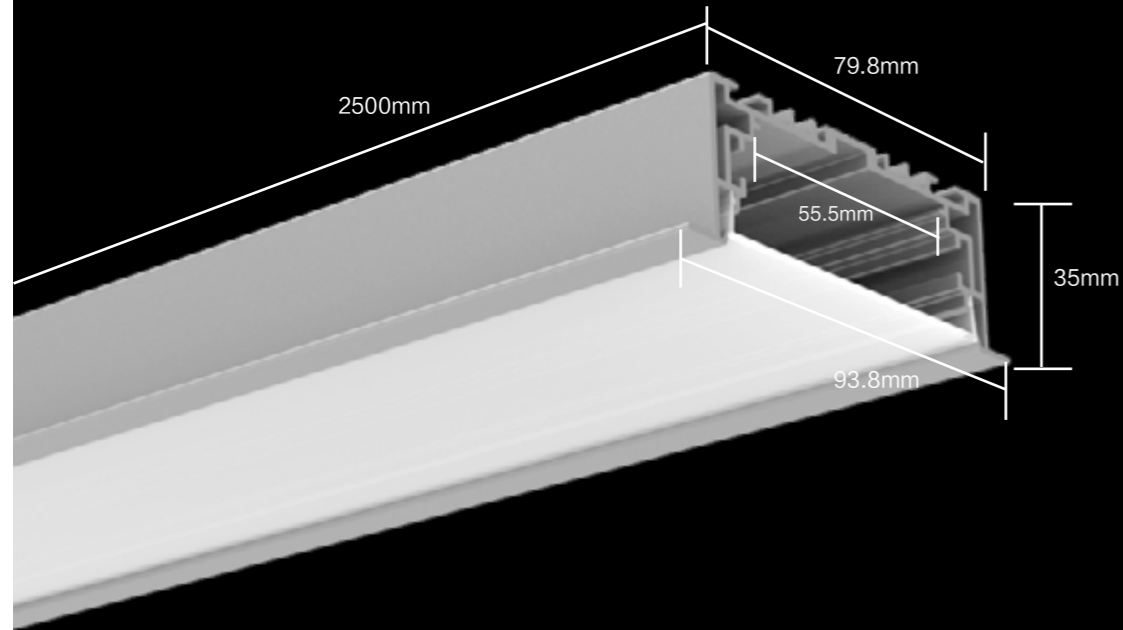

LDR943

CCT: 4000K

Profile	Profile
Material	Aluminium 6063
Standard coating	Silver Anodization
Optional coating	White /Black Powder Coating

Essential

End cap x2	LDR943-EC 94x35x18mm	
Diffuser x1	LDR943-CV 2500mm	
Cable clip	LDR943-BG	

Lighting Source and Power Supply *

Flexible strip	LDR842-52 2500x52x1.7mm	
Rigid modular	LDR842-55 299/499x55x5.6mm	
100W power supply	LDR-V24-100 390x38x28.5mm	

Installation Accessories *

Recessed buckle (N-shaped)	LDR943-RN 96x84x39.5mm	
Recessed buckle (Butterfly clips)	LDR943-RB 46x35x26mm	

Connectors *

180° extender	LDR943-180 55x10x2mm	
"L"-type light corner	LDR943-L90 157x157x35mm	
"L"-type light corner (inner)	LDR943-L90N 150x150x94mm	
"L"-type light corner (exterior)	LDR943-L90W 150x150x94mm	
"T"-type light corner	LD943-T90 200x157x35mm	
"X"-type light corner	LE943-X90 200x200x35mm	

* Optional parts