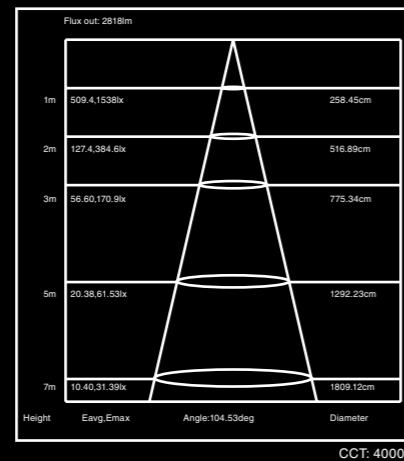

PHOTOMETRIC OF 1.2M LUMINAIRE

CCT: 4000K