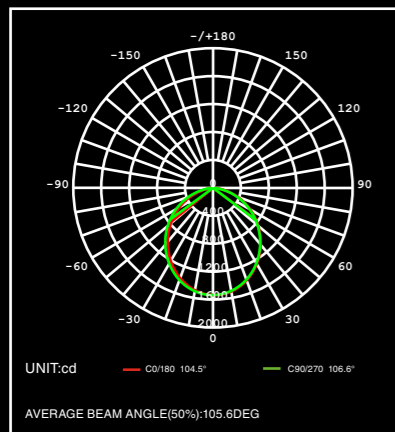

PHOTOMETRIC OF 1.2M LUMINAIRE

CCT: 4000K