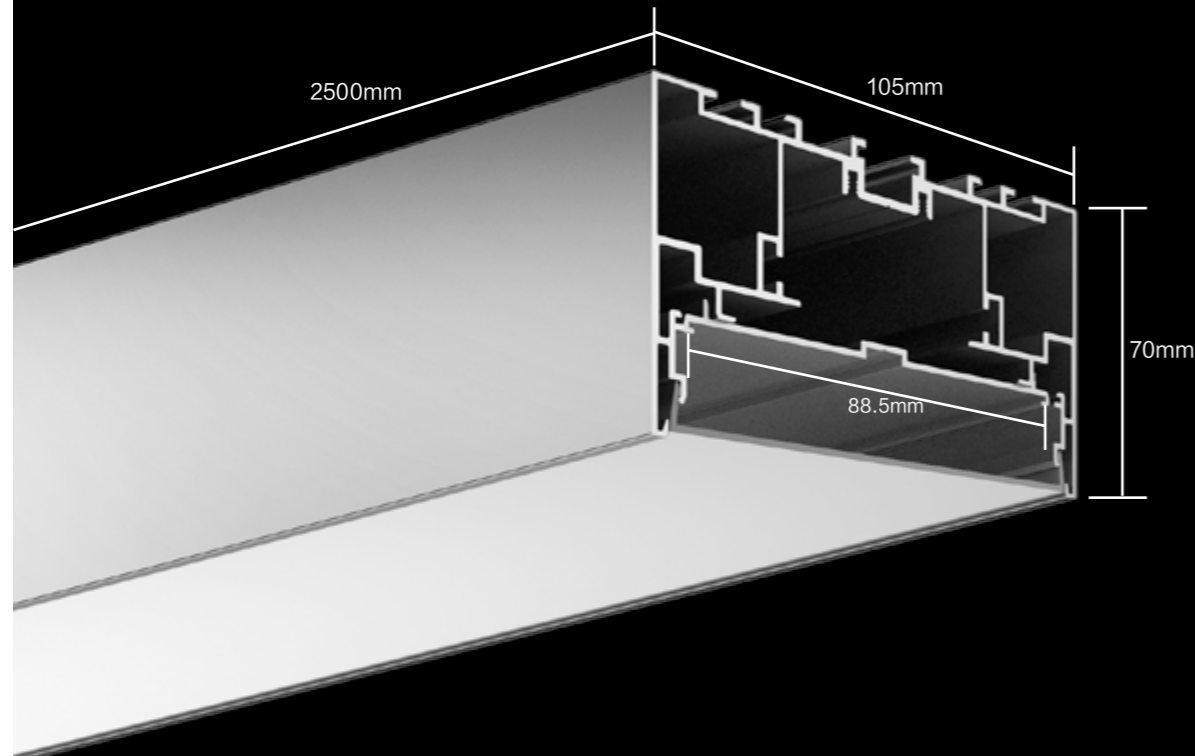

LDR1057

PHOTOMETRIC OF 1.2M LUMINAIRE

CCT: 4000K

Profile	Profile
Material	Aluminium 6063
Standard coating	Silver Anodization
Optional coating	White /Black Powder Coating

Essential

End cap x2	LDR1057-EC 105x70x11.5mm	
Diffuser x1	LDR1057-CV 2500mm	
Quick locker x4	LDR1057-BK 32x49x13mm	
Screw set x3	LSDR057-CL M3.5x40mm	
Cable clip	LDR1057-BG	

Lighting Source and Power Supply *

Flexible strip	LDR856-85 2500x85x1.7mm	
Rigid modular	LDR856-88 299/499x88x5.6mm	
100W power supply	LDR-V24-100 390x38x28.5mm	

Installation Accessories *

Pendant cable with junction box	LDR1057-PY 2m/4m	
Pendant cable	LDR1057-PN 2m/4m	
Recessed buckle	LDR1057-RE 161.4x25x83mm	

Connectors *

180° extender	LDR1057-180 55x10x2mm	
"L"-type light corner	LDR1057-L90 150x150x70mm	
"L"-type light corner (inner)	LDR1057-L09N 150x150x105mm	
"L"-type light corner (exterior)	LDR1057-L90W 150x150x105mm	
"T"-type light corner	LDR1057-T90 200x150x70mm	
"X"-type light corner	LDR1057-X90 200x200x70mm	

* Optional parts