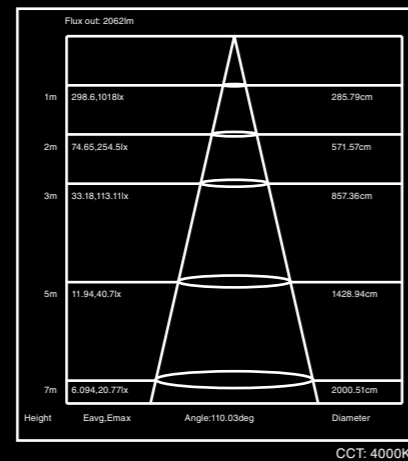

LDR797

PHOTOMETRIC OF 1.2M LUMINAIRE

Profile	Profile
Material	Aluminium 6063
Standard coating	Silver Anodization
Optional coating	White /Black Powder Coating

Essential

End cap x2	LDR797-EC 79x77x11.5mm	
Diffuser x1	LDR797-CV 2500mm	
Quick locker x4	LDR797-BK 32x49x13mm	
Screw set x3	LDR797-CL M3.5x40mm	
Cable clip	LDR797-BG	

Lighting Source and Power Supply *

Flexible strip	LDR842-59 2500x59x1.7mm	
Rigid modular	LDR842-62 299/499x62x5.6mm	
100W power supply	LDR-V24-100 390x38x28.5mm	

Installation Accessories *

Pendant cable with junction box	LDR797-PY 2m/4m	
Pendant cable	LDR797-PN 2m/4m	
Recessed buckle	LDR797-RE 135.4x25x90mm	

Connectors *

180° extender	LDR797-180 55x10x2mm	
"L"-type light corner	LDR797-L90 150x150x77mm	
"L"-type light corner (inner)	LDR797-L90N 150x150x79mm	
"L"-type light corner (exterior)	LDR797-L90W 150x150x79mm	
"T"-type light corner	LDR797-T90 200x150x77mm	
"X"-type light corner	LDR797-X09 200x200x77mm	

* Optional parts