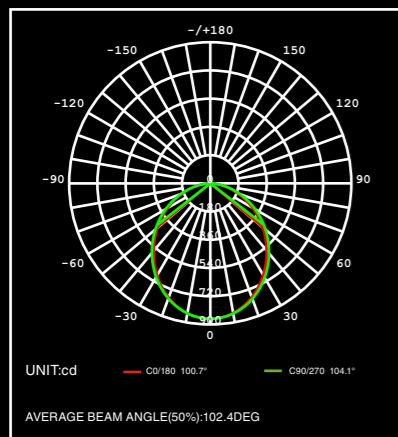

PHOTOMETRIC OF 1.2M LUMINAIRE