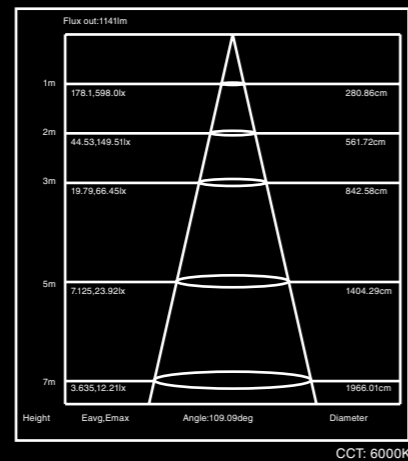

PHOTOMETRIC OF 1.2M LUMINAIRE

CCT: 6000K