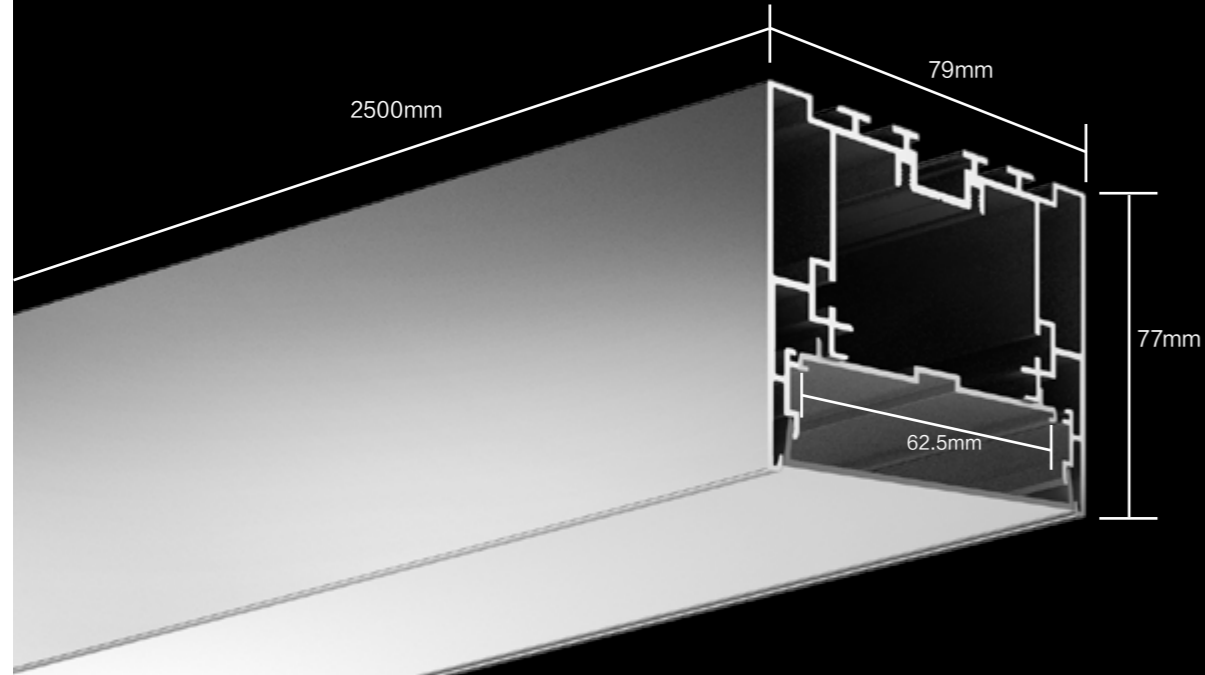

LDR797

Profile	Profile
Material	Aluminium 6063
Standard coating	Silver Anodization
Optional coating	White /Black Powder Coating

Essential

End cap x2	LDR797-EC 79x77x11.5mm	
Diffuser x1	LDR797-CV 2500mm	
Quick locker x4	LDR797-BK 32x49x13mm	
Screw set x3	LDR797-CL M3.5x40mm	
Cable clip	LDR797-BG	

Lighting Source and Power Supply *

Flexible strip	LDR842-59 2500x59x1.7mm	
Rigid modular	LDR842-62 299/499x62x5.6mm	
100W power supply	LDR-V24-100 390x38x28.5mm	

Installation Accessories *

Pendant cable with junction box	LDR797-PY 2m/4m	
Pendant cable	LDR797-PN 2m/4m	
Recessed buckle	LDR797-RE 135.4x25x90mm	

Connectors *

180° extender	LDR797-180 55x10x2mm	
"L"-type light corner	LDR797-L90 150x150x77mm	
"L"-type light corner (inner)	LDR797-L90N 150x150x79mm	
"L"-type light corner (exterior)	LDR797-L90W 150x150x79mm	
"T"-type light corner	LDR797-T90 200x150x77mm	
"X"-type light corner	LDR797-X09 200x200x77mm	

* Optional parts