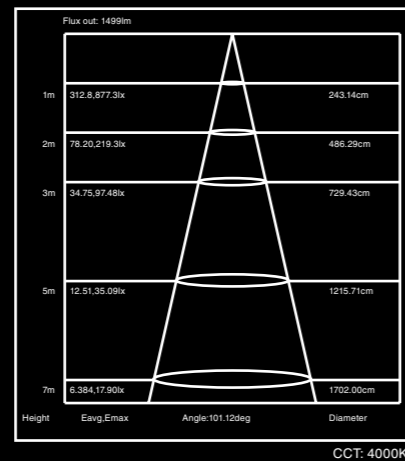

PHOTOMETRIC OF 1.2M LUMINAIRE

Profile	Profile
Material	Aluminium 6063
Standard coating	Silver Anodization
Optional coating	White /Black Powder Coating

Essential

End cap x2	LDR547-EC 54x70x11.5mm	
Diffuser x1	LDR547-CV 2500mm	
Quick locker x4	LDR547-BK 32x22x13mm	
Screw set x3	LDR547-CL M3.5x40mm	
Cable clip	LDR547-BG	

Lighting Source and Power Supply *

Flexible strip	LDR828-34 2500x34x1.7mm	
Rigid modular	LDR828-36 299/499x36x5.6mm	
65W power supply	LDR-V24-065 363x34.5x22.5mm	

Installation Accessories *

Pendant cable with junction box	LDR547-PY 2m/4m	
Pendant cable	LDR547-PN 2m/4m	
Recessed buckle	LDR547-RE 110x25x82mm	
Wall-mounted buckle	LDR547-WL 50x18x34mm	

Connectors *

180° extender	LDR547-180 55x10x2mm	
"L"-type light corner	LDR547-L90 100x100x70mm	
"L"-type light corner (inner)	LDR547-L90N 100x100x54mm	
"L"-type light corner (exterior)	LDR547-L90W 150x150x54mm	
"T"-type light corner	LDR547-T90 150x100x70mm	
"X"-type light corner	LDR547-X90 150x150x70mm	

* Optional parts